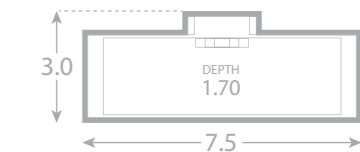

All measurements approximate overall.