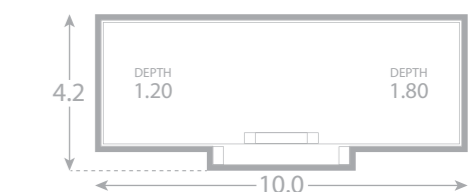

Heritage

The Heritage is a custom designed side entry pool that offers custom skimmer box placement and a high line water level. It's perfect for any backyard.

This innovative design offers an unobstructed, extra large swimming corridor for the whole family to enjoy. If it's playing volley ball, swimming laps or simply relaxing, this pool truly has it all.

It's the perfect choice for those who want to combine fun, fitness and relaxation in your own backyard resort.

All measurements approximate overall.

★ LIFETIME ★
STRUCTURAL WARRANTY

HIGH LINE
water level

masterbuilt pools
SUPERFRAME ADVANCED TECHNOLOGY

mp
eco