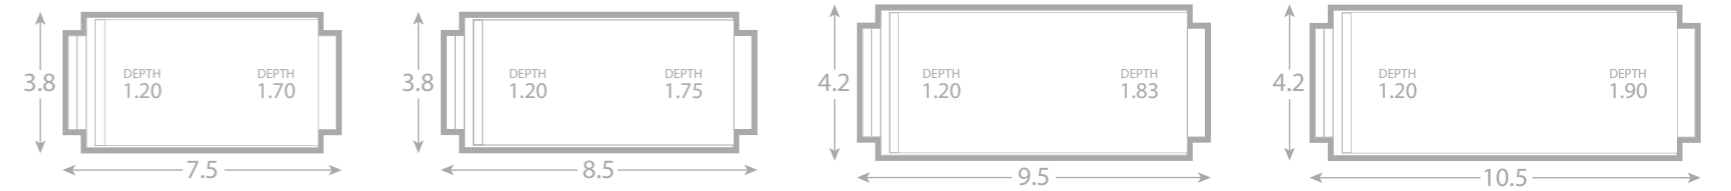

All measurements approximate overall.