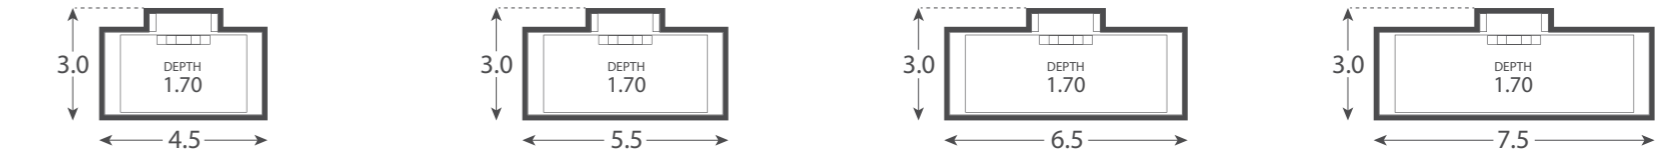

DAVINCI
Page 20