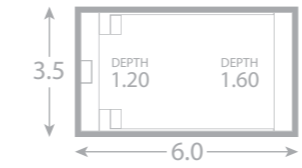

All measurements approximate overall.