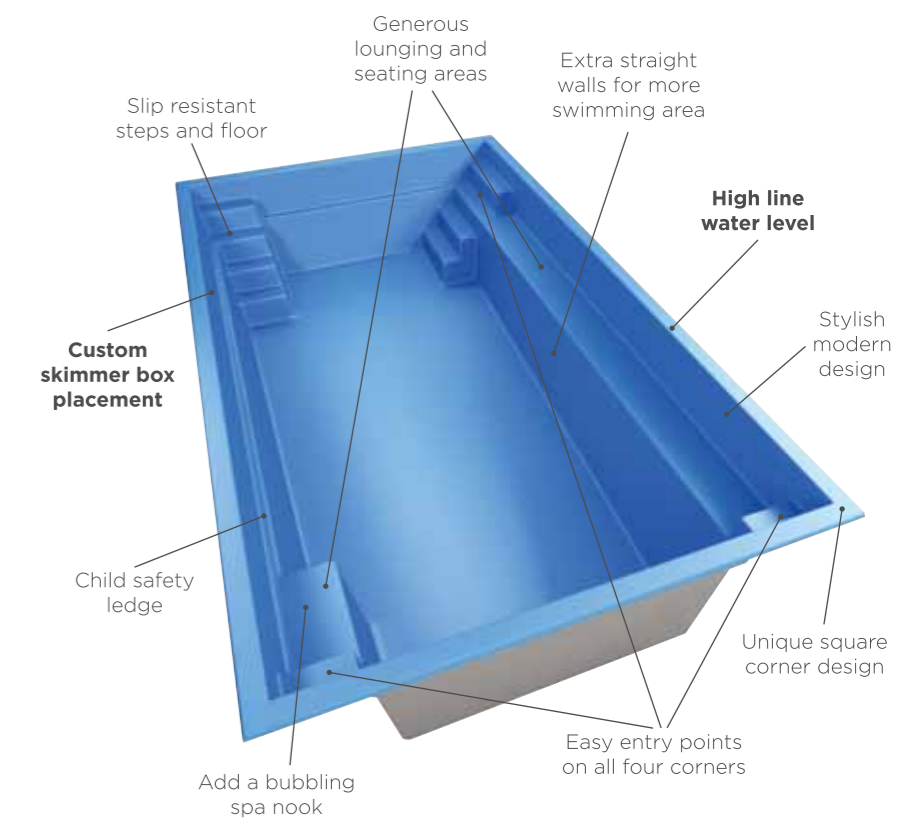

De Luxe

+ Lap Pool De Luxe

The architecturally designed De Luxe range really has the lot! It is the perfect family pool to suit backyards in all configurations.

Designed with entry points from four corners, a high level water line and custom skimmer box placement, it allows free access from any side of the pool area, allows for creativeness in your landscape design and access to retreat areas. The large, full length bench is designed to make relaxing and socialising with family and friends easy. The ultra large free swim area allows you to swim laps and kick off from each end of the pool.

Sharp, crisp & modern, the De Luxe is very popular.

★ LIFETIME ★
STRUCTURAL WARRANTY

HIGH LINE
water level

masterbuilt pools
SUPERFRAME ADVANCED TECHNOLOGY

mp
eco