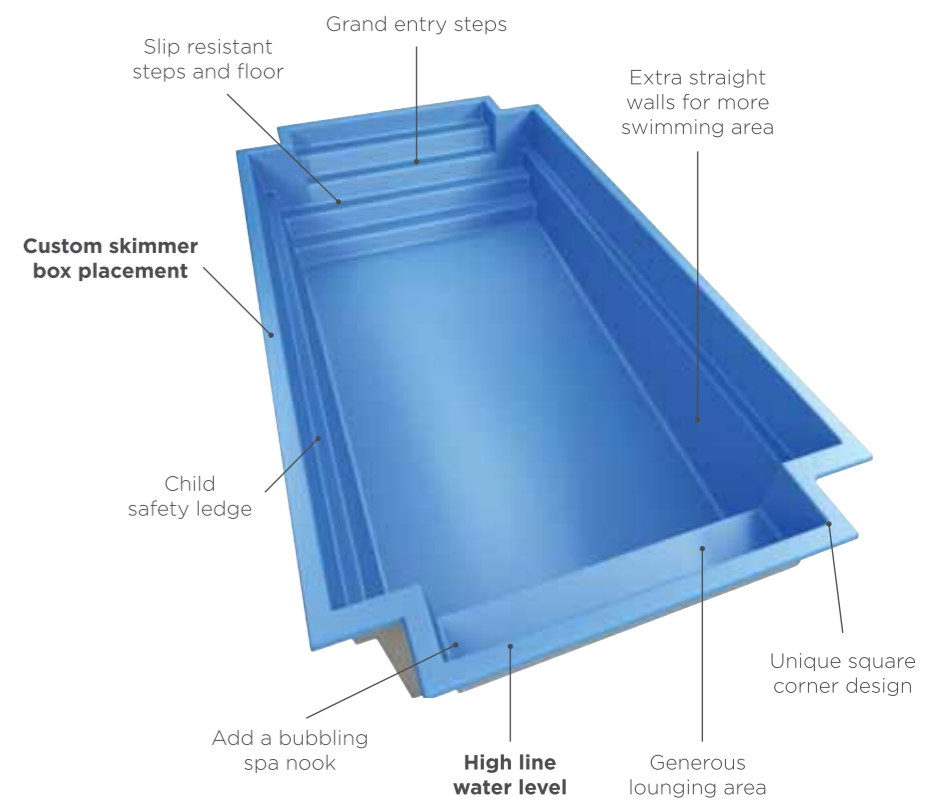

Classic

The Classic pool design creates the perfect outdoor space for a large family that loves to entertain.

The sleek and simple lines coupled with custom skimmer box placement and high line water level create a sophisticated look to complement your home and surroundings. It's large grand entry steps and lounging area offer a great relaxation zone plus provides additional safety for children.

The Classic pool is our top-of-the-range composite pool for those who are looking for a touch of class to complement your outdoor living space. It's the perfect addition to any modern, contemporary or traditional styled home.

★ LIFETIME ★
STRUCTURAL WARRANTY

HIGH LINE
water level

masterbuilt pools
SUPERFRAME ADVANCED TECHNOLOGY

mp
eco