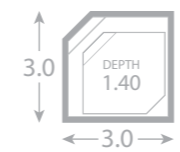

The smart design, including custom skimmer box placement and high line water level allows easy access to a full depth pool, ideal for smaller backyards or courtyards to create your own private oasis.

All measurements approximate overall.