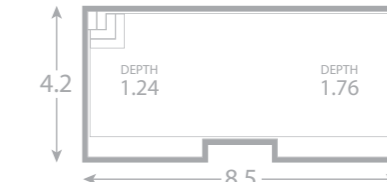

All measurements approximate overall