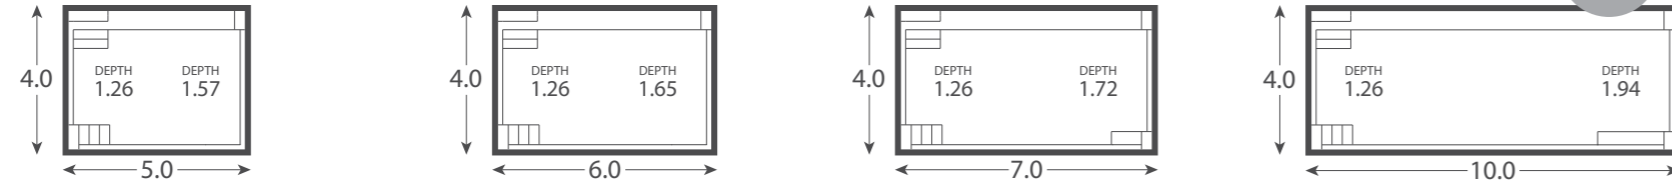

Masterbuilt Pools - Raw shell

Masterbuilt Pools - Paved

Masterbuilt Pools - Polished concrete

Competitor Pool - Raw shell

Competitor Pool - Paved

All Masterbuilt pools have extra straight walls for **more swimming area**.

# Designer Range

**DE LUXE**  
Page 6

Also available in an 8m length

**CLASSIC**  
Page 8

**HERITAGE**  
Page 10

**SERENITY**  
Page 12

All measurements approximate overall.

**ENTERTAINER**  
Page 14