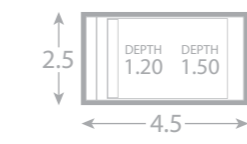

All measurements approximate overall.