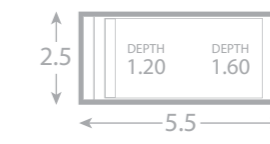

All measurements approximate overall.