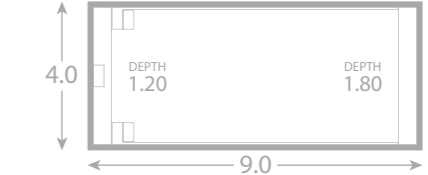

Entertainer

The Entertainer pool is designed to take your parties to a whole new level. It will transform your backyard into your own private resort.

It's functional, modern design provides easy access points, custom skimmer box placement, high line water level, multiple child wading areas as well as lots of space for relaxation. It's got the lot!

This pool makes a stunning centerpiece in any backyard that will bring your family and friends together to enjoy.

All measurements approximate overall.

★ **LIFETIME** ★
STRUCTURAL WARRANTY

HIGH LINE
water level

masterbuilt pools
SUPERFRAME ADVANCED TECHNOLOGY

mp
eco