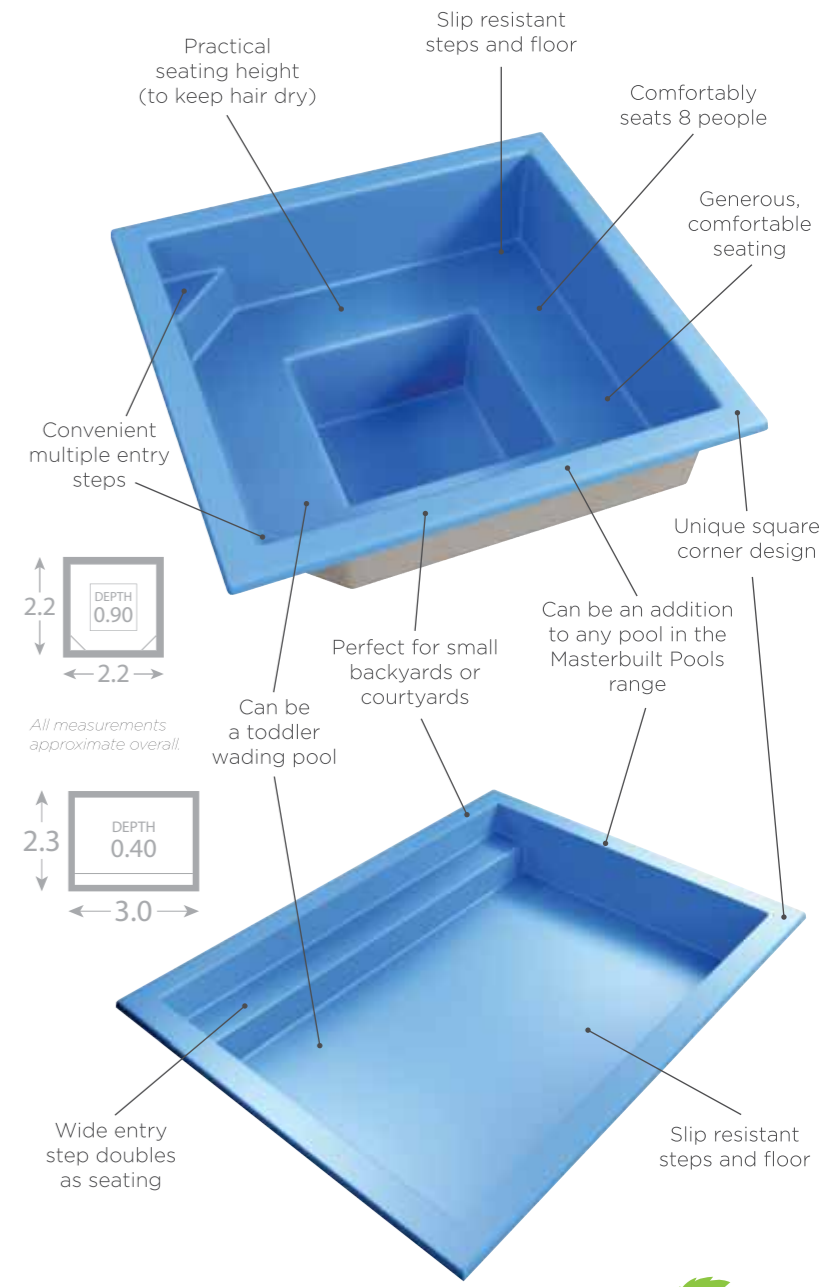

★ LIFETIME ★
STRUCTURAL WARRANTY

HIGH LINE
water level

masterbuilt pools
SUPERFRAME ADVANCED TECHNOLOGY

mp
eco