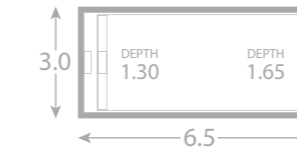

Avanti

The Avanti pool is one of our narrower custom designed pools.

Granting you the luxury and benefits of a full size pool that is a little slimmer, still with custom skimmer box placement and high line water level, it's the perfect choice for any compact backyard

The elegant clean lines of the Avanti design make it superb for entertaining guests, fitness and fun.

All measurements approximate overall.

★ **LIFETIME** ★
STRUCTURAL WARRANTY

HIGH LINE
water level

masterbuilt pools
SUPERFRAME ADVANCED TECHNOLOGY

mp
eco