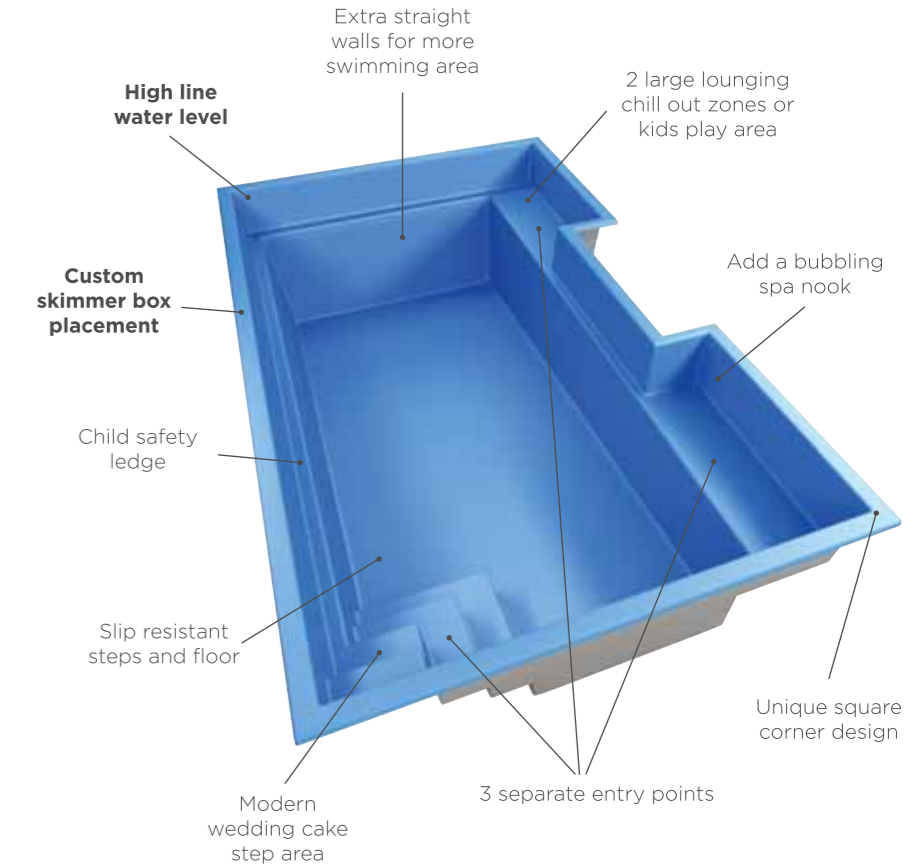

Serenity

The Serenity is a statement of style and distinction.

This cutting-edge, innovative design has custom skimmer box placement and a high line water level, three entry points, modern wedding cake step area and two separate lounging areas, this pool has it all.

So, whether it's relaxation time that you are after, improving your fitness by swimming laps or entertaining the kids, this pool truly ticks all the boxes.