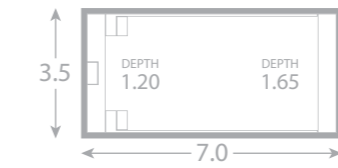

Entertainer

The Entertainer pool is designed to take your parties to a whole new level. It will transform your backyard into your own private resort.

It's functional, modern design provides easy access points, custom skimmer box placement, high line water level, multiple child wading areas as well as lots of space for relaxation. It's got the lot!

This pool makes a stunning centerpiece in any backyard that will bring your family and friends together to enjoy.

All measurements approximate overall.

★ **LIFETIME** ★
STRUCTURAL WARRANTY

HIGH LINE
water level

masterbuilt pools
SUPERFRAME ADVANCED TECHNOLOGY

mp
eco