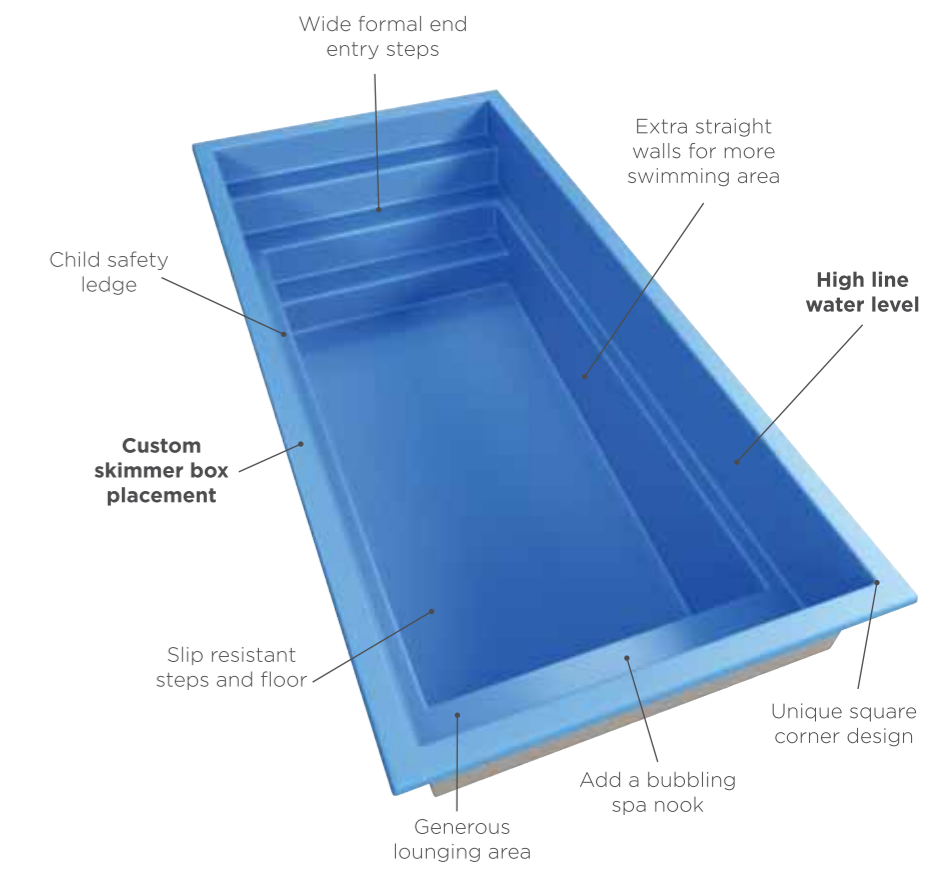

# Davinci

An absolute work of art. If you are restricted by width but want a full depth, full length family size pool, this is the one for you.

With the wide end entry steps, relaxation and lounge zone at the deep end, custom skimmer box placement and high line water level this pool is not only practical but aesthetically pleasing.