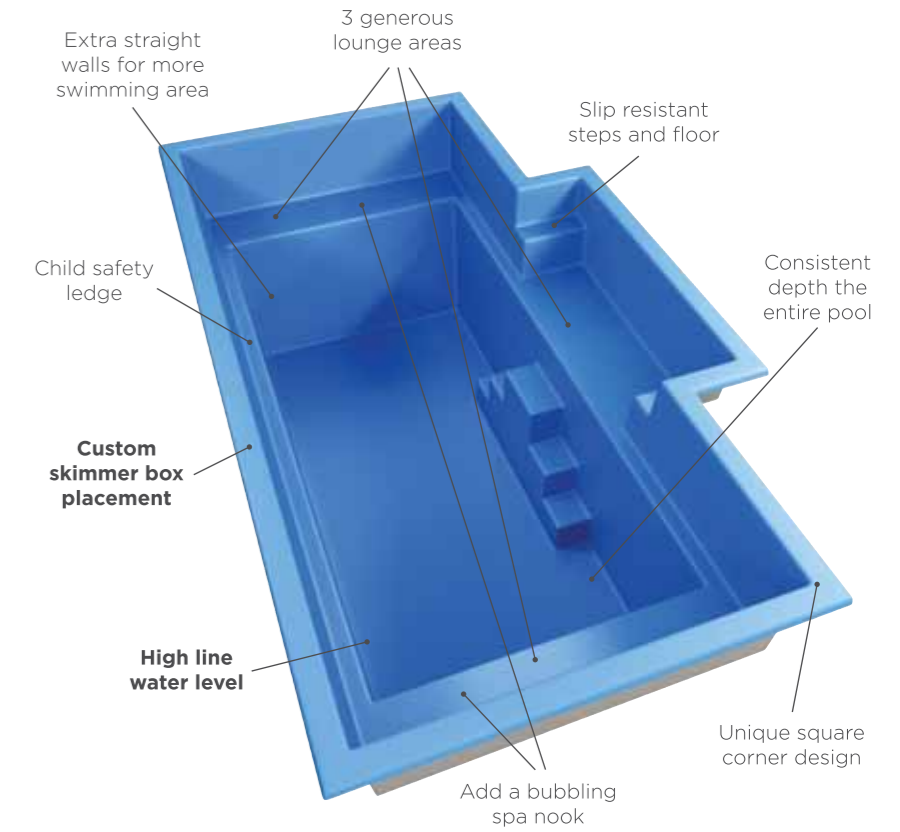

All measurements approximate overall.

★ **LIFETIME** ★
STRUCTURAL WARRANTY

HIGH LINE
water level

masterbuilt pools
SUPERFRAME ADVANCED TECHNOLOGY

mp
eco