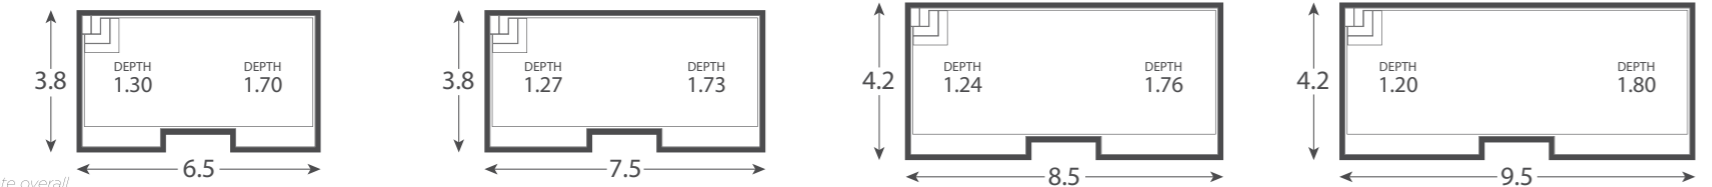

# Designer Range

**DE LUXE**  
Page 6

Also available in an 8m length

**CLASSIC**  
Page 8

**HERITAGE**  
Page 10

**SERENITY**  
Page 12

All measurements approximate overall.

**ENTERTAINER**  
Page 14