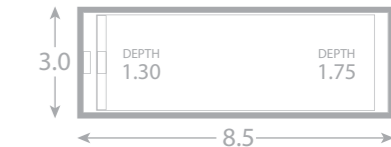

Avanti

The Avanti pool is one of our narrower custom designed pools.

Granting you the luxury and benefits of a full size pool that is a little slimmer, still with custom skimmer box placement and high line water level, it's the perfect choice for any compact backyard

The elegant clean lines of the Avanti design make it superb for entertaining guests, fitness and fun.

All measurements approximate overall.

★ **LIFETIME** ★
STRUCTURAL WARRANTY

HIGH LINE
water level

masterbuilt pools
SUPERFRAME ADVANCED TECHNOLOGY

mp
eco