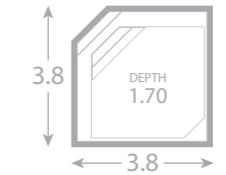

The smart design, including custom skimmer box placement and high line water level allows easy access to a full depth pool, ideal for smaller backyards or courtyards to create your own private oasis.

All measurements approximate overall.