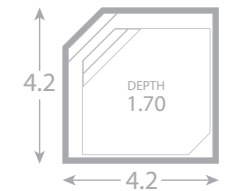

The smart design, including custom skimmer box placement and high line water level allows easy access to a full depth pool, ideal for smaller backyards or courtyards to create your own private oasis.

All measurements approximate overall.