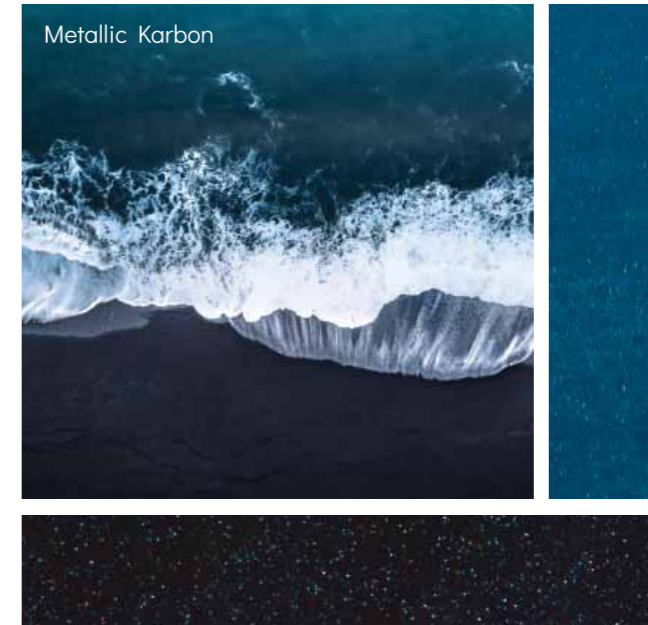

# Standard Aquaguard® Natural Range

# Next Gen 3D Colours

Our designer inspired finishes have been individually formulated with various size and colour pigments to create a truly natural experience in different shades of light. The colours represent the ocean water in our favourite mood-setting locations from all around the world. Our finishes throw colours that are unique and undoubtedly impressive.