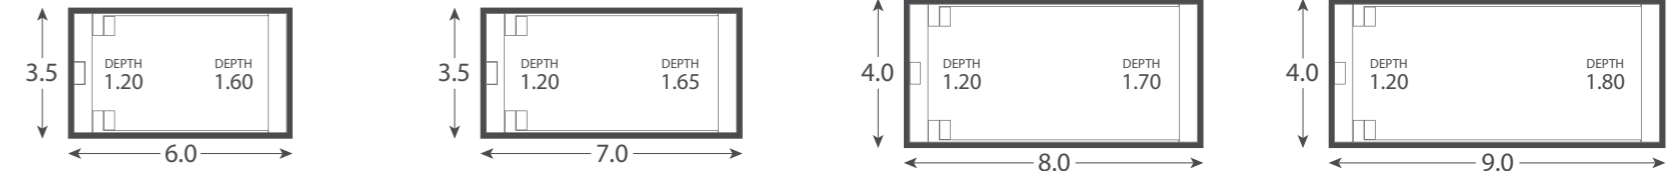

# Designer Range

**DE LUXE**  
Page 6

Also available in an 8m length

**CLASSIC**  
Page 8

**HERITAGE**  
Page 10

**SERENITY**  
Page 12

All measurements approximate overall.

**ENTERTAINER**  
Page 14