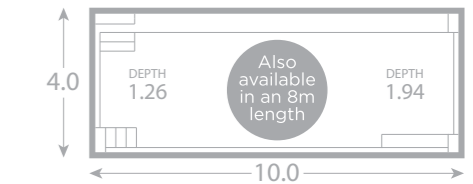

De Luxe

+ Lap Pool De Luxe

The architecturally designed De Luxe range really has the lot! It is the perfect family pool to suit backyards in all configurations.

Designed with entry points from four corners, a high level water line and custom skimmer box placement, it allows free access from any side of the pool area, allows for creativeness in your landscape design and access to retreat areas. The large, full length bench is designed to make relaxing and socialising with family and friends easy. The ultra large free swim area allows you to swim laps and kick off from each end of the pool.

Sharp, crisp & modern, the De Luxe is very popular.

All measurements approximate overall.

★ LIFETIME ★
STRUCTURAL WARRANTY

HIGH LINE
water level

masterbuilt pools
SUPERFRAME ADVANCED TECHNOLOGY

mp
eco