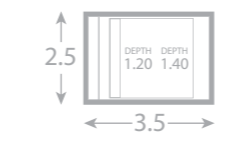

All measurements approximate overall.