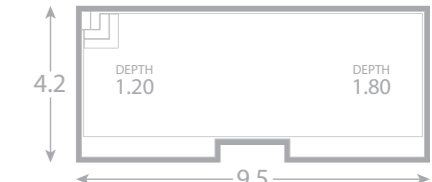

All measurements approximate overall