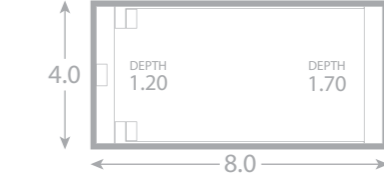

Entertainer

The Entertainer pool is designed to take your parties to a whole new level. It will transform your backyard into your own private resort.

It's functional, modern design provides easy access points, custom skimmer box placement, high line water level, multiple child wading areas as well as lots of space for relaxation. It's got the lot!

This pool makes a stunning centerpiece in any backyard that will bring your family and friends together to enjoy.

All measurements approximate overall.

★ **LIFETIME** ★
STRUCTURAL WARRANTY

HIGH LINE
water level

masterbuilt pools
SUPERFRAME ADVANCED TECHNOLOGY

mp
eco