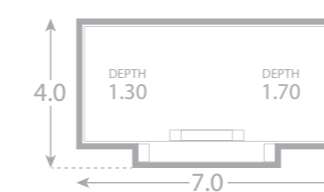

All measurements approximate overall.