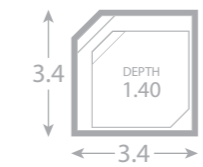

The smart design, including custom skimmer box placement and high line water level allows easy access to a full depth pool, ideal for smaller backyards or courtyards to create your own private oasis.

All measurements approximate overall.