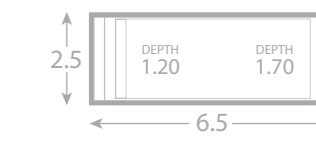

All measurements approximate overall.