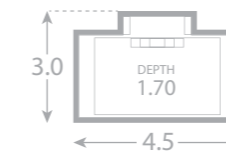

All measurements approximate overall.