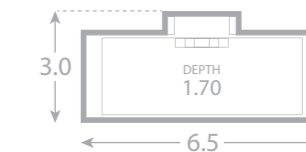

All measurements approximate overall.