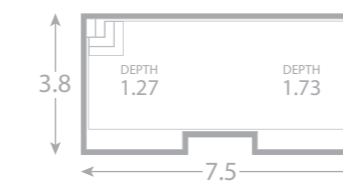

All measurements approximate overall