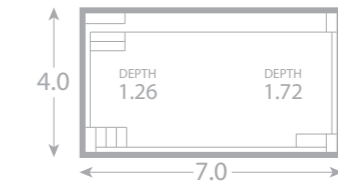

De Luxe

+ Lap Pool De Luxe

The architecturally designed De Luxe range really has the lot! It is the perfect family pool to suit backyards in all configurations.

Designed with entry points from four corners, a high level water line and custom skimmer box placement, it allows free access from any side of the pool area, allows for creativeness in your landscape design and access to retreat areas. The large, full length bench is designed to make relaxing and socialising with family and friends easy. The ultra large free swim area allows you to swim laps and kick off from each end of the pool.

Sharp, crisp & modern, the De Luxe is very popular.

All measurements approximate overall.

★ LIFETIME ★
STRUCTURAL WARRANTY

HIGH LINE
water level

masterbuilt pools
SUPERFRAME ADVANCED TECHNOLOGY

mp
eco