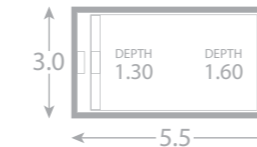

All measurements approximate overall.