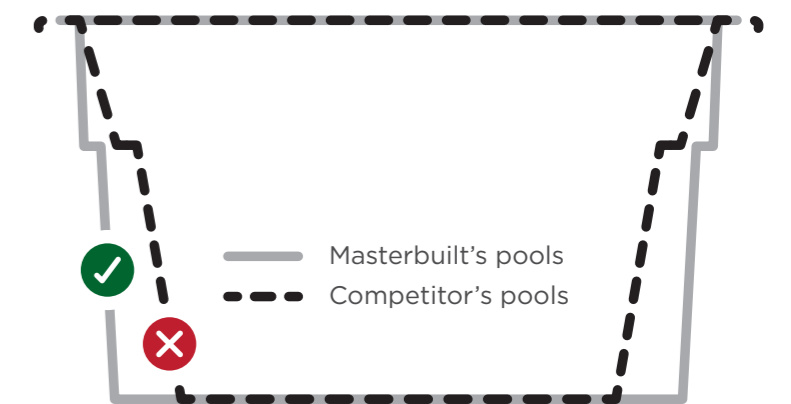

# Design perfection

Designed to look like a concrete pool with all the benefits of composite. All Masterbuilt pools have square corners for a more contemporary and modern look, making landscaping, paving or decking easier and more attractive.

Masterbuilt Pools - Raw shell

Masterbuilt Pools - Paved

Masterbuilt Pools - Polished concrete

Competitor Pool - Raw shell

Competitor Pool - Paved

All Masterbuilt pools have extra straight walls for **more swimming area**.