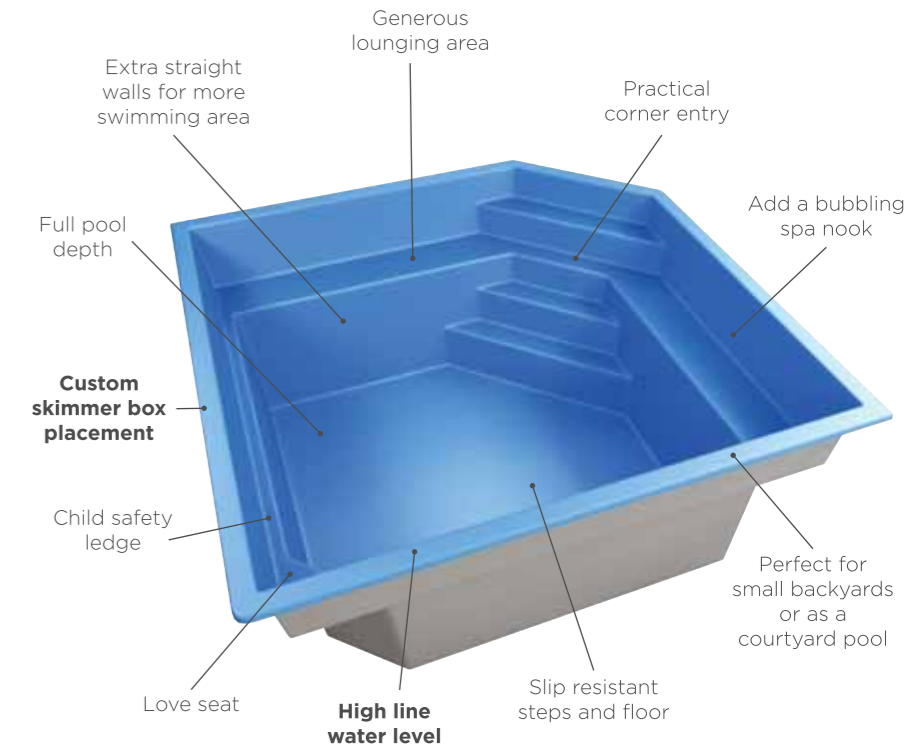

# Davinci

An absolute work of art. If you are restricted by width but want a full depth, full length family size pool, this is the one for you.

With the wide end entry steps, relaxation and lounge zone at the deep end, custom skimmer box placement and high line water level this pool is not only practical but aesthetically pleasing.

All measurements approximate overall.

★ LIFETIME ★  
STRUCTURAL WARRANTY

HIGH LINE  
water level

masterbuilt pools  
**SUPERFRAME** ADVANCED TECHNOLOGY

mp  
eco

Whitehaven

# Versace

Our designer inspired Versace plunge pool is the ultimate party pool. With it's full pool depth, extensive relaxation and lounging area, it is the perfect choice to cool off in summer.

Add a heater and spa jets to have a mega spa that can be used in both winter and summer.

The smart design, including custom skimmer box placement and high line water level allows easy access to a full depth pool, ideal for smaller backyards or courtyards to create your own private oasis.

All measurements approximate overall.