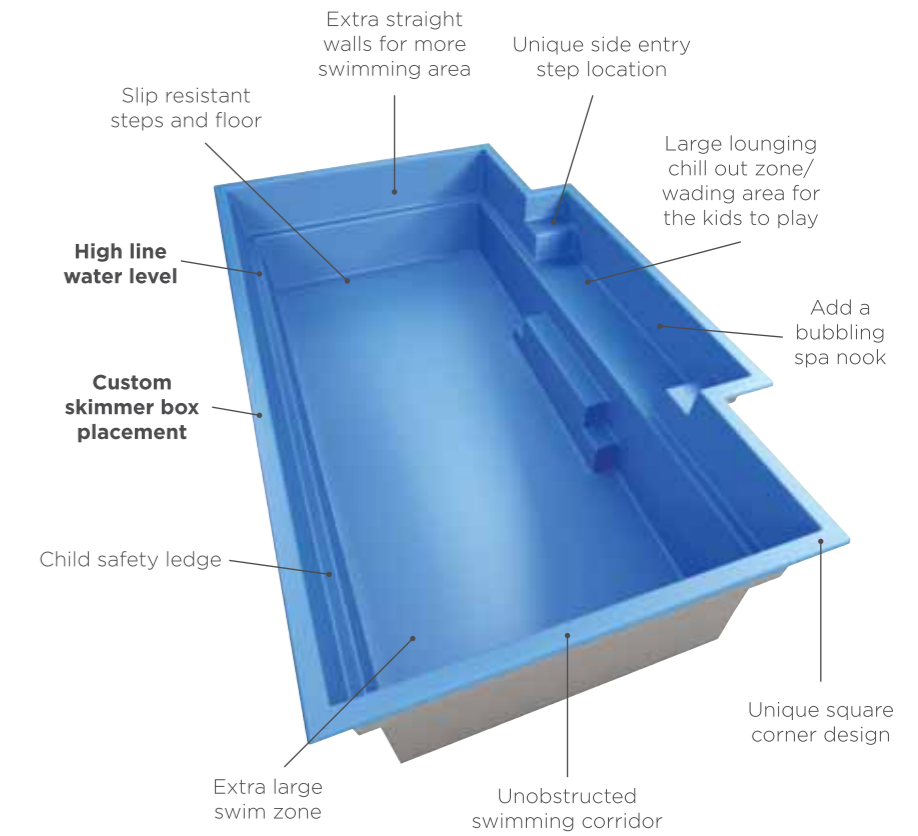

★ LIFETIME ★
STRUCTURAL WARRANTY

HIGH LINE
water level

masterbuilt pools
SUPERFRAME ADVANCED TECHNOLOGY

mp
eco