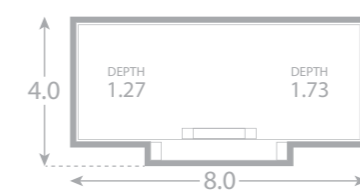

Heritage

The Heritage is a custom designed side entry pool that offers custom skimmer box placement and a high line water level. It's perfect for any backyard.

This innovative design offers an unobstructed, extra large swimming corridor for the whole family to enjoy. If it's playing volley ball, swimming laps or simply relaxing, this pool truly has it all.

It's the perfect choice for those who want to combine fun, fitness and relaxation in your own backyard resort.

All measurements approximate overall.

★ LIFETIME ★
STRUCTURAL WARRANTY

HIGH LINE
water level

masterbuilt pools
SUPERFRAME ADVANCED TECHNOLOGY

mp
eco