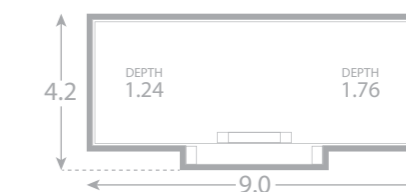

Heritage

The Heritage is a custom designed side entry pool that offers custom skimmer box placement and a high line water level. It's perfect for any backyard.

This innovative design offers an unobstructed, extra large swimming corridor for the whole family to enjoy. If it's playing volley ball, swimming laps or simply relaxing, this pool truly has it all.

It's the perfect choice for those who want to combine fun, fitness and relaxation in your own backyard resort.

All measurements approximate overall.

★ LIFETIME ★
STRUCTURAL WARRANTY

HIGH LINE
water level

masterbuilt pools
SUPERFRAME ADVANCED TECHNOLOGY

mp
eco