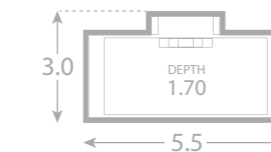

All measurements approximate overall.