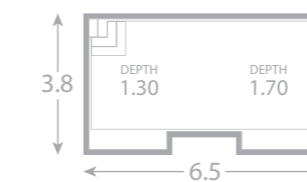

All measurements approximate overall