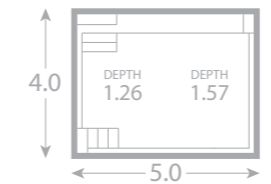

All measurements approximate overall.