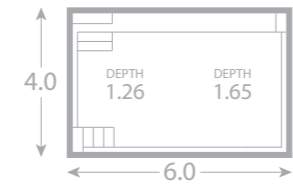

De Luxe

+ Lap Pool De Luxe

The architecturally designed De Luxe range really has the lot! It is the perfect family pool to suit backyards in all configurations.

Designed with entry points from four corners, a high level water line and custom skimmer box placement, it allows free access from any side of the pool area, allows for creativeness in your landscape design and access to retreat areas. The large, full length bench is designed to make relaxing and socialising with family and friends easy. The ultra large free swim area allows you to swim laps and kick off from each end of the pool.

Sharp, crisp & modern, the De Luxe is very popular.

All measurements approximate overall.

★ LIFETIME ★
STRUCTURAL WARRANTY

HIGH LINE
water level

masterbuilt pools
SUPERFRAME ADVANCED TECHNOLOGY

mp
eco