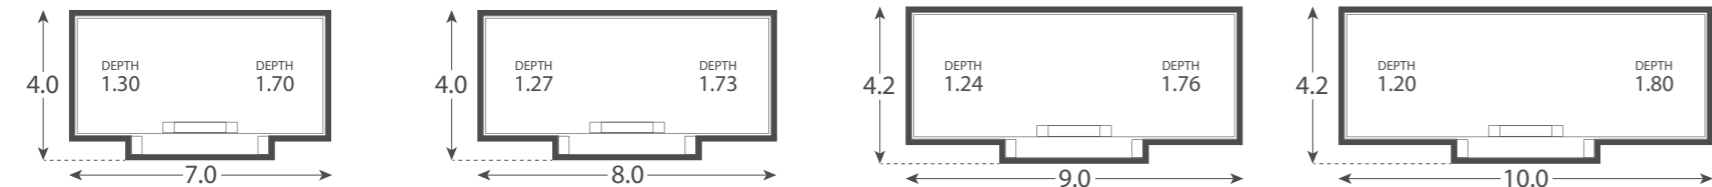

# Designer Range

**DE LUXE**  
Page 6

Also available in an 8m length

**CLASSIC**  
Page 8

**HERITAGE**  
Page 10

**SERENITY**  
Page 12

All measurements approximate overall.

**ENTERTAINER**  
Page 14