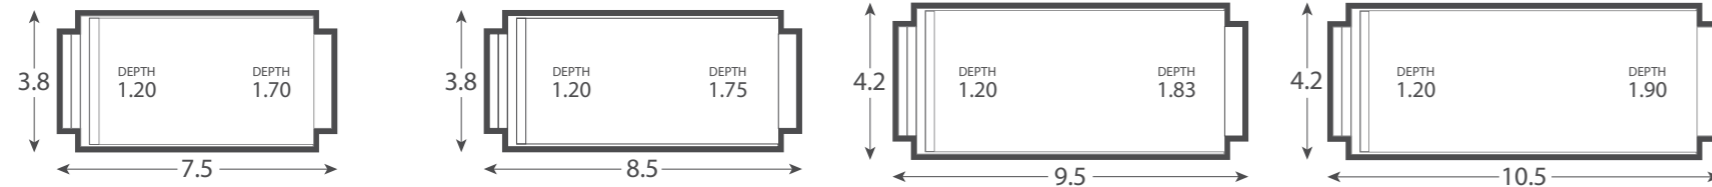

Masterbuilt Pools - Raw shell

Masterbuilt Pools - Paved

Masterbuilt Pools - Polished concrete

Competitor Pool - Raw shell

Competitor Pool - Paved

All Masterbuilt pools have extra straight walls for **more swimming area**.

# Designer Range

**DE LUXE**  
Page 6

Also available in an 8m length

**CLASSIC**  
Page 8

**HERITAGE**  
Page 10

**SERENITY**  
Page 12

All measurements approximate overall.

**ENTERTAINER**  
Page 14