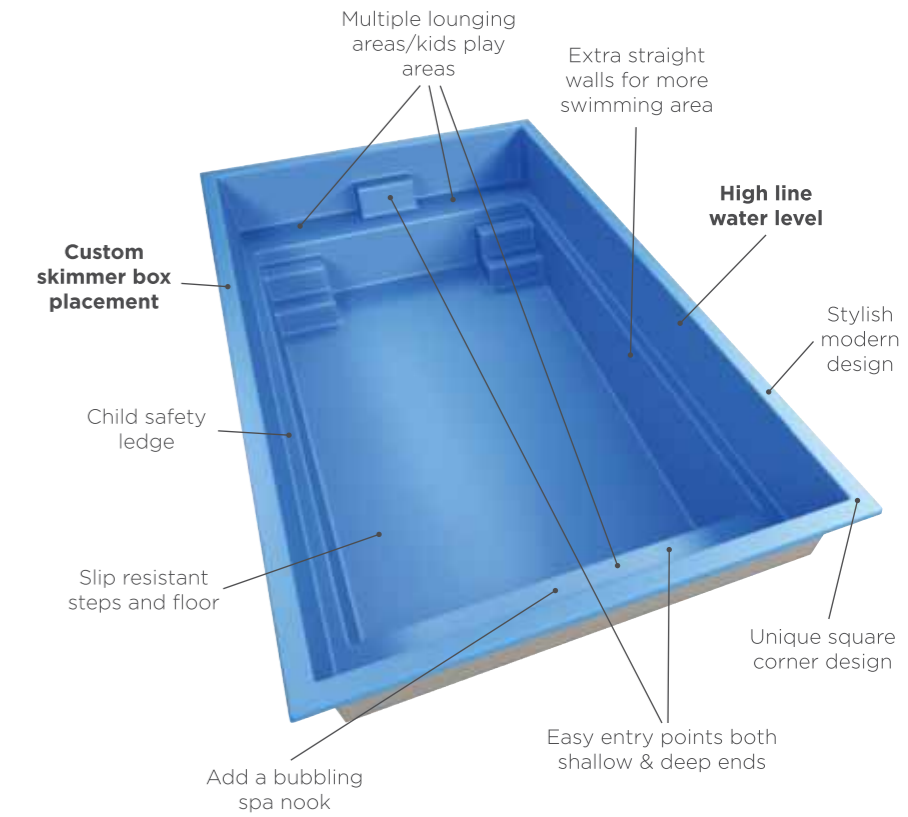

★ **LIFETIME** ★
STRUCTURAL WARRANTY

HIGH LINE
water level

masterbuilt pools
SUPERFRAME ADVANCED TECHNOLOGY

mp
eco